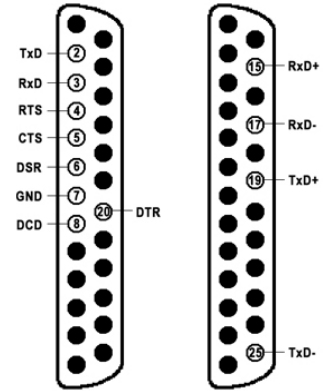

ROCKETPORT SPECIFICATIONS

HARDWARE

Board Dimensions 5.8"x 0.60"x 8.5"
Product Weight 30.3 oz

ENVIRONMENTAL SPECIFICATIONS

Operating Temperature 0 to 60°C
Storage Temperature -20 to 85°C
Operating Humidity
NonCondensing 5% to 95%
Altitude 0 to 10,000 Ft
Mean time between failures 56.4 Years

SERIAL COMMUNICATIONS

Connector Type (16) DB25F
Software Interfaces RS-232/RS-422
Baud Rate 300 to 230.4Kbps

EXPORT INFORMATION

Packaged Shipping Weight 2.42 lbs
Package Dimensions 8.25"x 3.25"x 9.5"
UPC Code 7-56727-99360-5
Country of Origin USA
ECCN EAR99
Schedule B Number 8471.80.1000

REGULATORY APPROVAL MARKS

REGULATORY STANDARDS

Immunity
European Standard EN55024
IEC 1000-4-2/EN61000-4-2: ESD
IEC 1000-4-3/EN61000-4-3: RF
IEC 1000-4-4/EN61000-4-4: Fast Transient
IEC 1000-4-5/EN61000-4-5: Surge
IEC 1000-4-6/EN61000-4-6: Conducted Disturbance
IEC 1000-4-8/EN61000-4-8: Magnetic Field
IEC 1000-4-11/EN61000-4-11: Dips and Voltage Variations

Emission
European Standard EN55022
FCC Part 15 Subpart B
Class A limit
CISPR 22

Safety
IEC 60950/EN60950
CSA C22.2 No. 60950/UL60950 Third Edition

Country of Origin USA

FEATURES

RoHS 2 compliant under CE
5 Year Warranty

PINOUT DIAGRAMS

Warranty Information

Comtrol offers a 30-day satisfaction guarantee and 5-year limited warranty.

Sales Support

+1.763.957.6000
sales@comtrol.com

Technical Support

+1.763.957.6000
www.comtrol.com/support

Email, FTP, and Web Support

info@comtrol.com
ftp.comtrol.com
www.comtrol.com